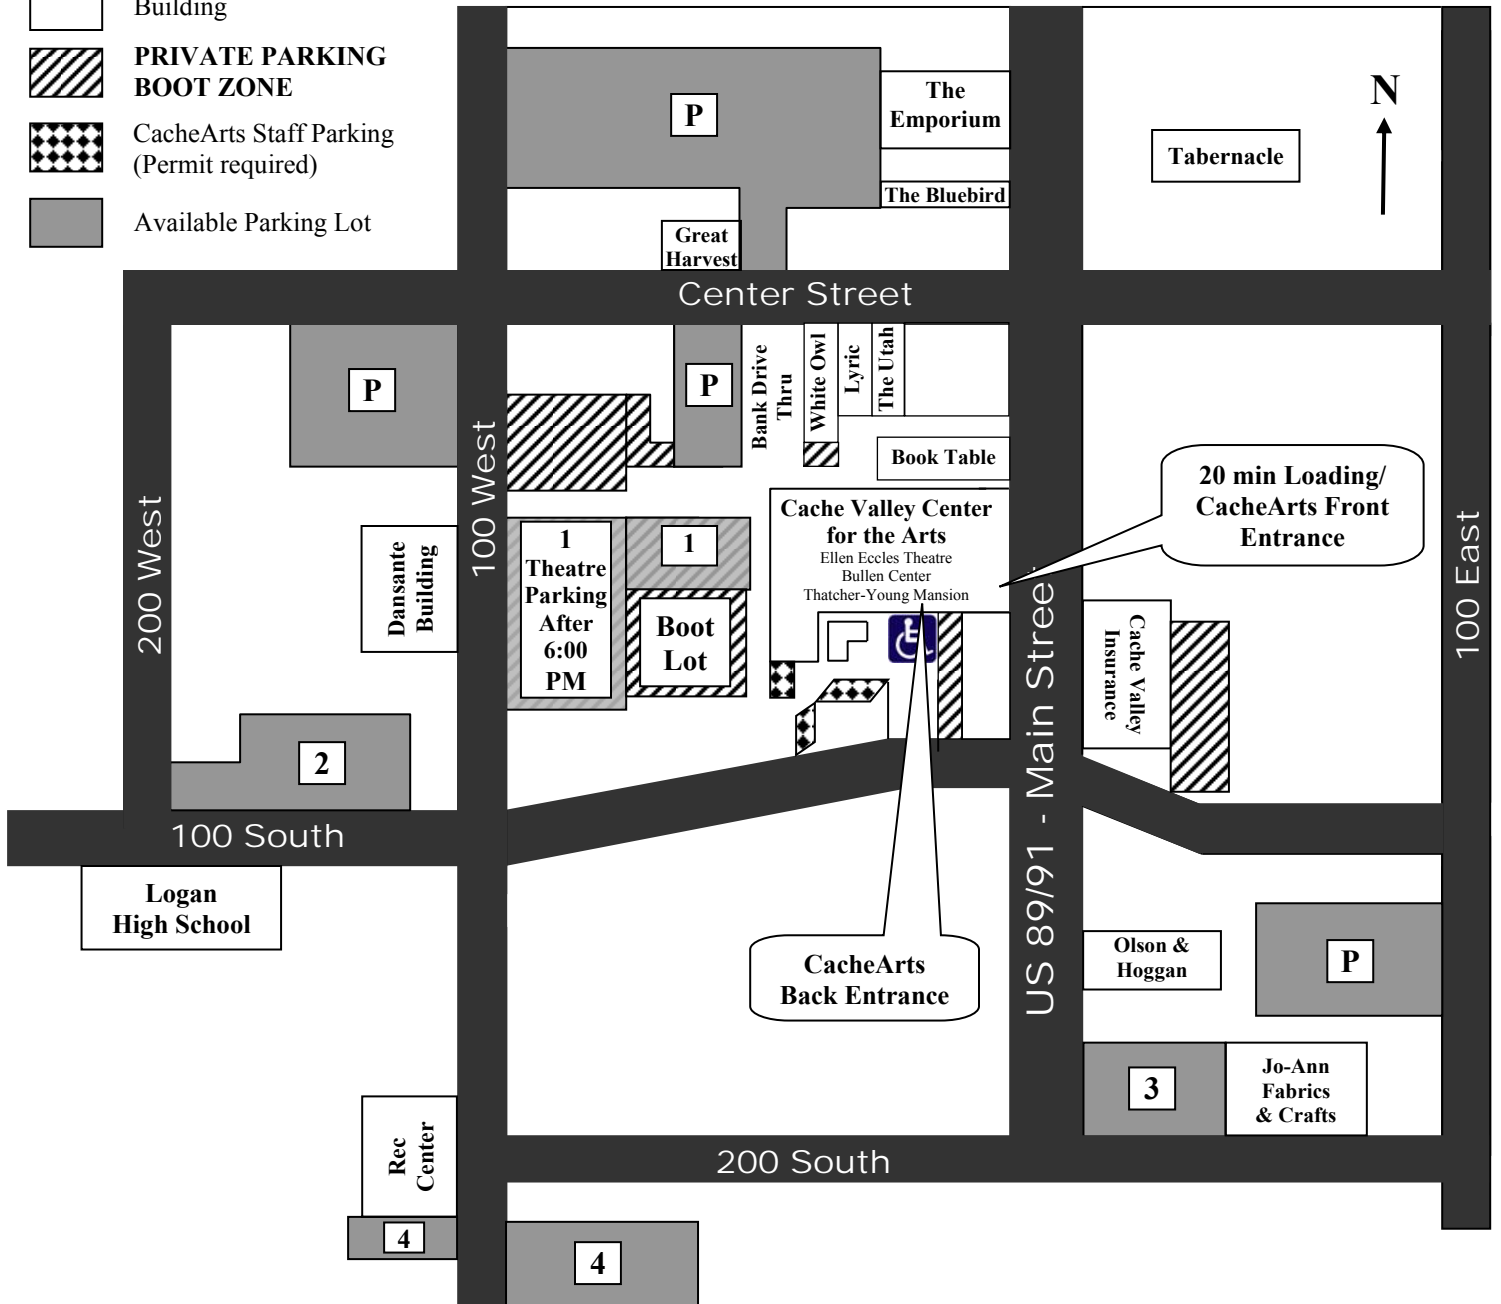

# Parking Guide

-  Building
-  PRIVATE PARKING BOOT ZONE
-  CacheArts Staff Parking (Permit required)
-  Available Parking Lot

- P. Public Lots
- 1. Theatre Parking After 6:00 PM Only.
- 2. High School Lot – evening hours
- 3. Jo-Ann Fabrics & Crafts Lot
- 4. Recreation Center Lots – evening hours

**Although this map is as accurate as possible, parking lots and signs are subject to change without notice. Please follow all posted sign restrictions.**